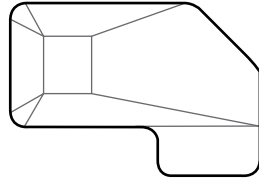

CONTEMPORARY FULL-L